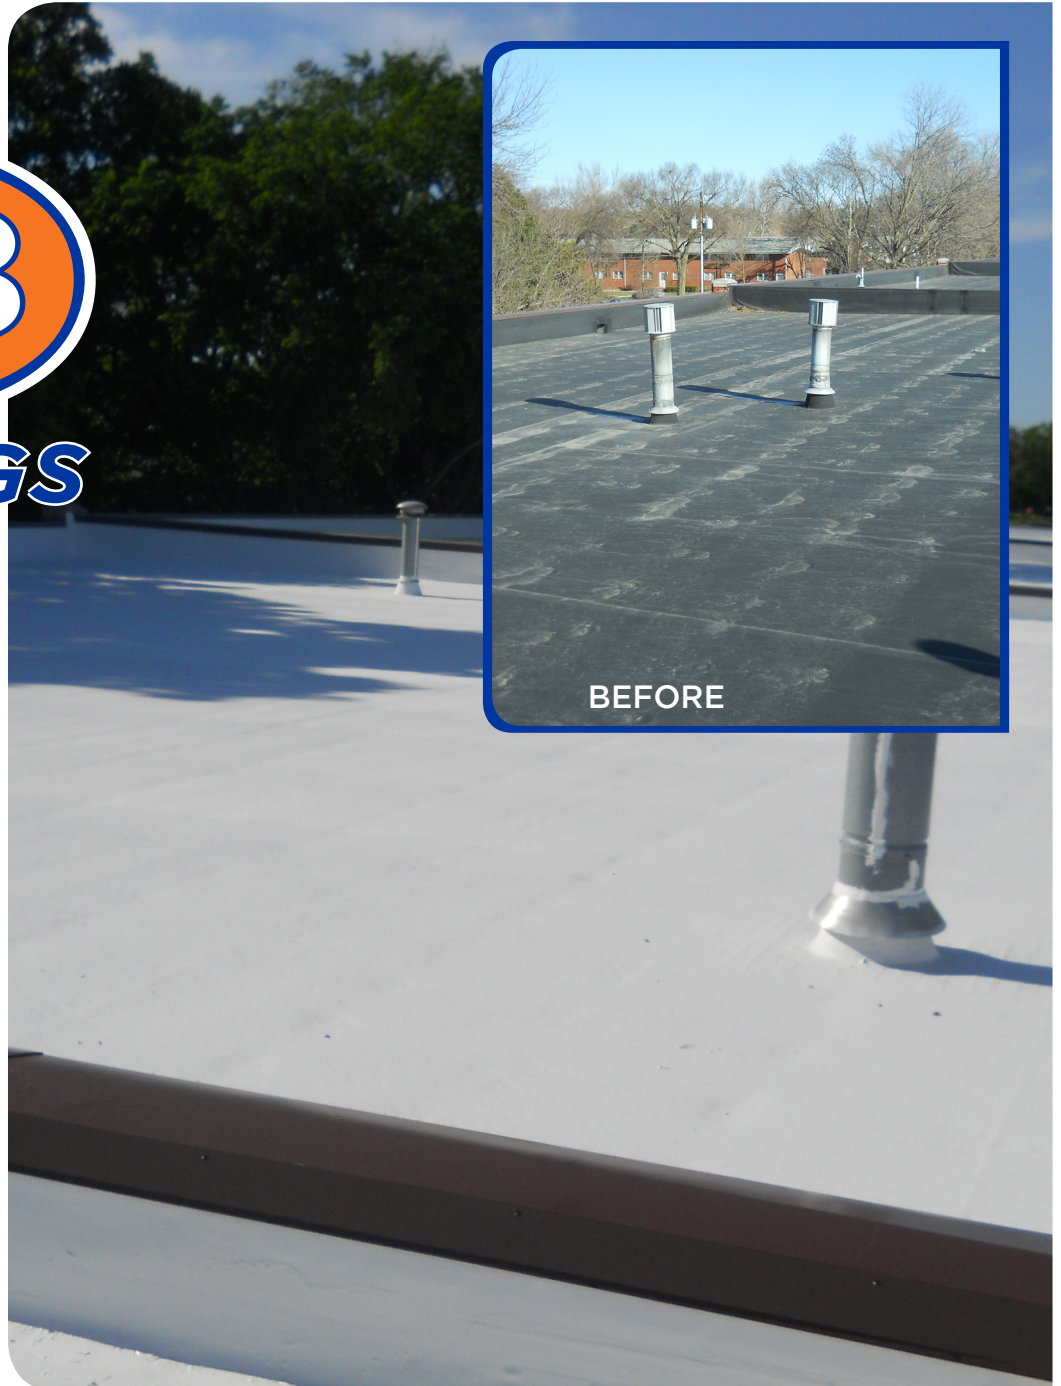

SINGLE-PLY RESTORATION

P.O. Box 467
300 Railroad Ave STE 200
Delano, MN 55328

763.972.9441
info@838coatings.com

838coatings.com

ROOF COATING SPECIALISTS

838
COATINGS

WHO WE ARE

838 Coatings™ is a company focused on lowering the life cycle cost of existing roofs. This is accomplished through maintenance, repair and restoration of nearly all ages and types of existing roofs. These roofing substrates include metal, EPDM, PVC, TPO, asphalt and polyurethane foam. We support and work with certified roofing contractors across the country.

Stop the leaks:

- Use WebTape on any open seams
- Reinforce thermoset membranes such as EPDM at a fraction of the cost as pressure sensitive tapes
- Build up the problem areas to ensure long term performance